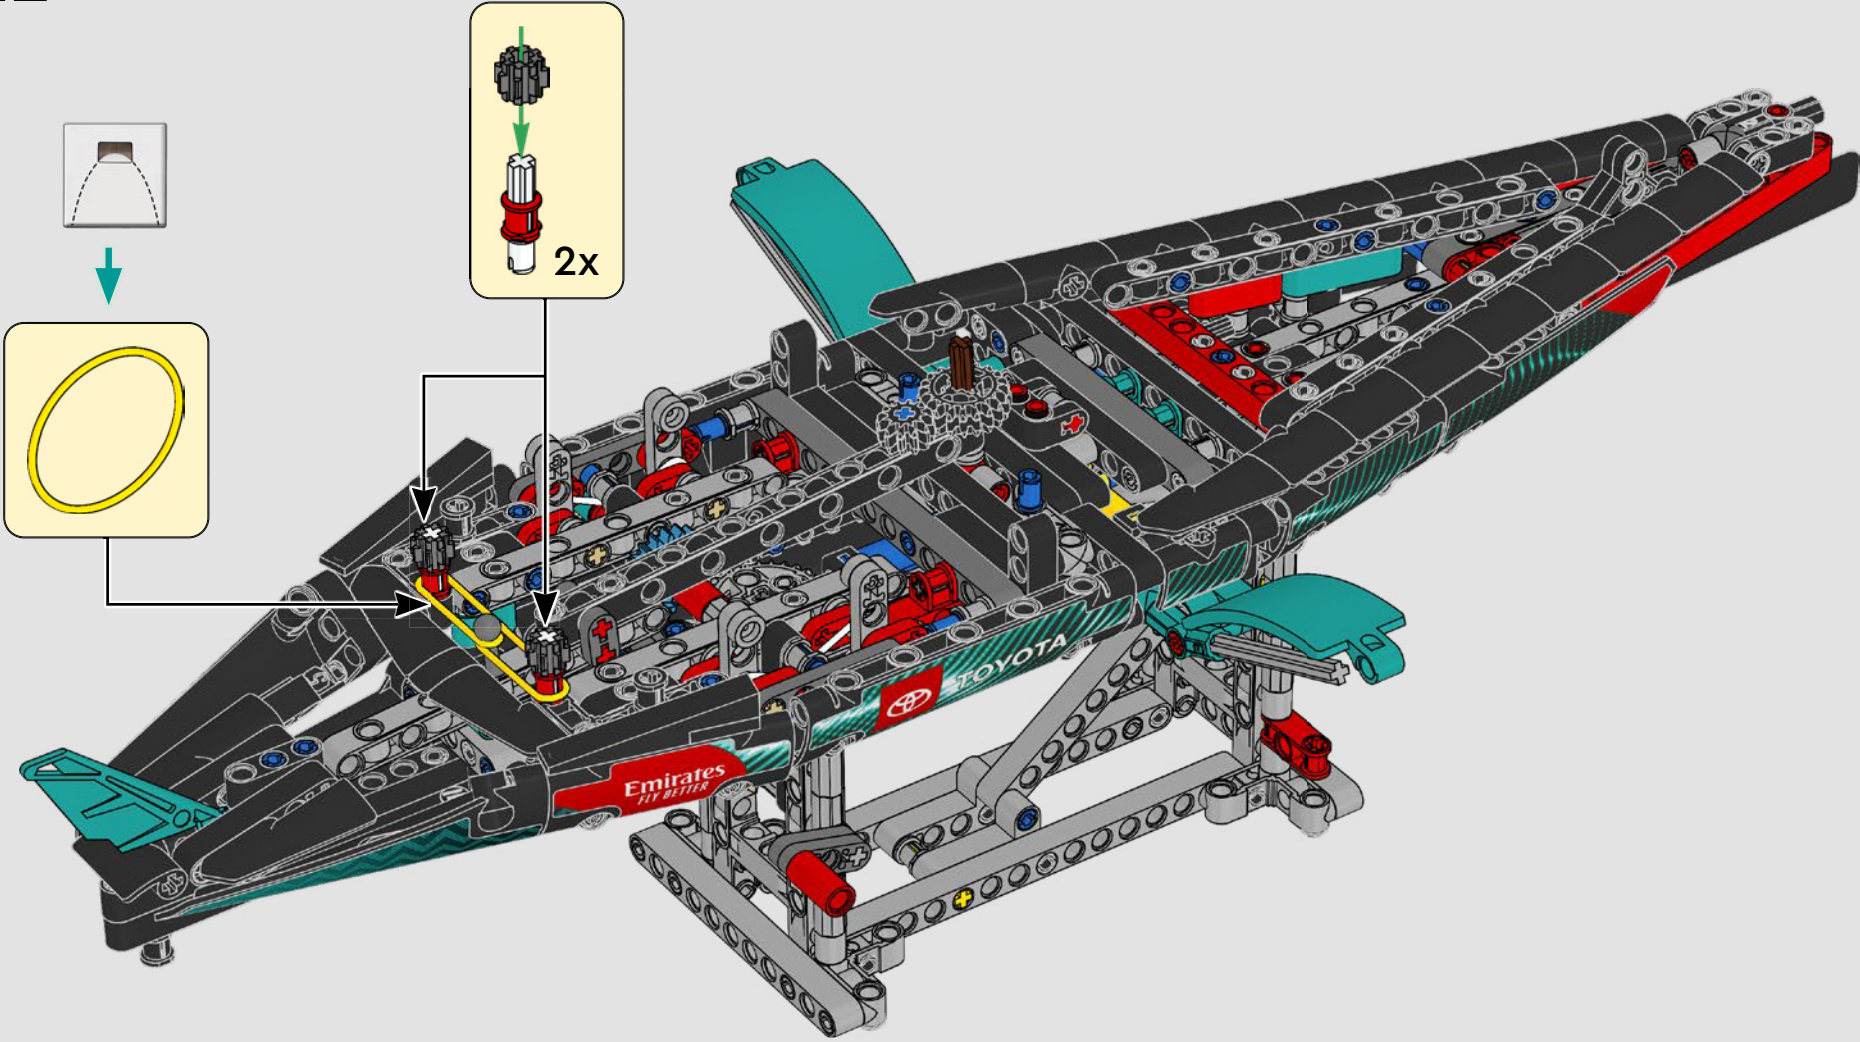

FEATURES

- The AC75 yacht incorporates both main and jib booms to enable the sailing crew to control both sails extremely efficiently. Booms are hidden within the hull to achieve clean aerodynamic lines above the deck.
- Foil wings are connected to the hull by curved arms that are raised and lowered hydraulically as the yacht tacks and gybes. This function is replicated with the pneumatic compressor (with a manual crank built into the stand) to let you pump up the foil cant arms and wings.
- Activate the compressor function and the pedal cranks spin.
- The rotating mast is supported by authentic bespoke rigging.
- The custom double-skinned mainsail is integrated with the rotating D-shaped wing spar for an optimal aerodynamic surface.
- The main traveller controls the mainsails via two rotating winches.
- The jib traveller controls the jib via two rotating winches.

137

138

139

140

141

142

143

144