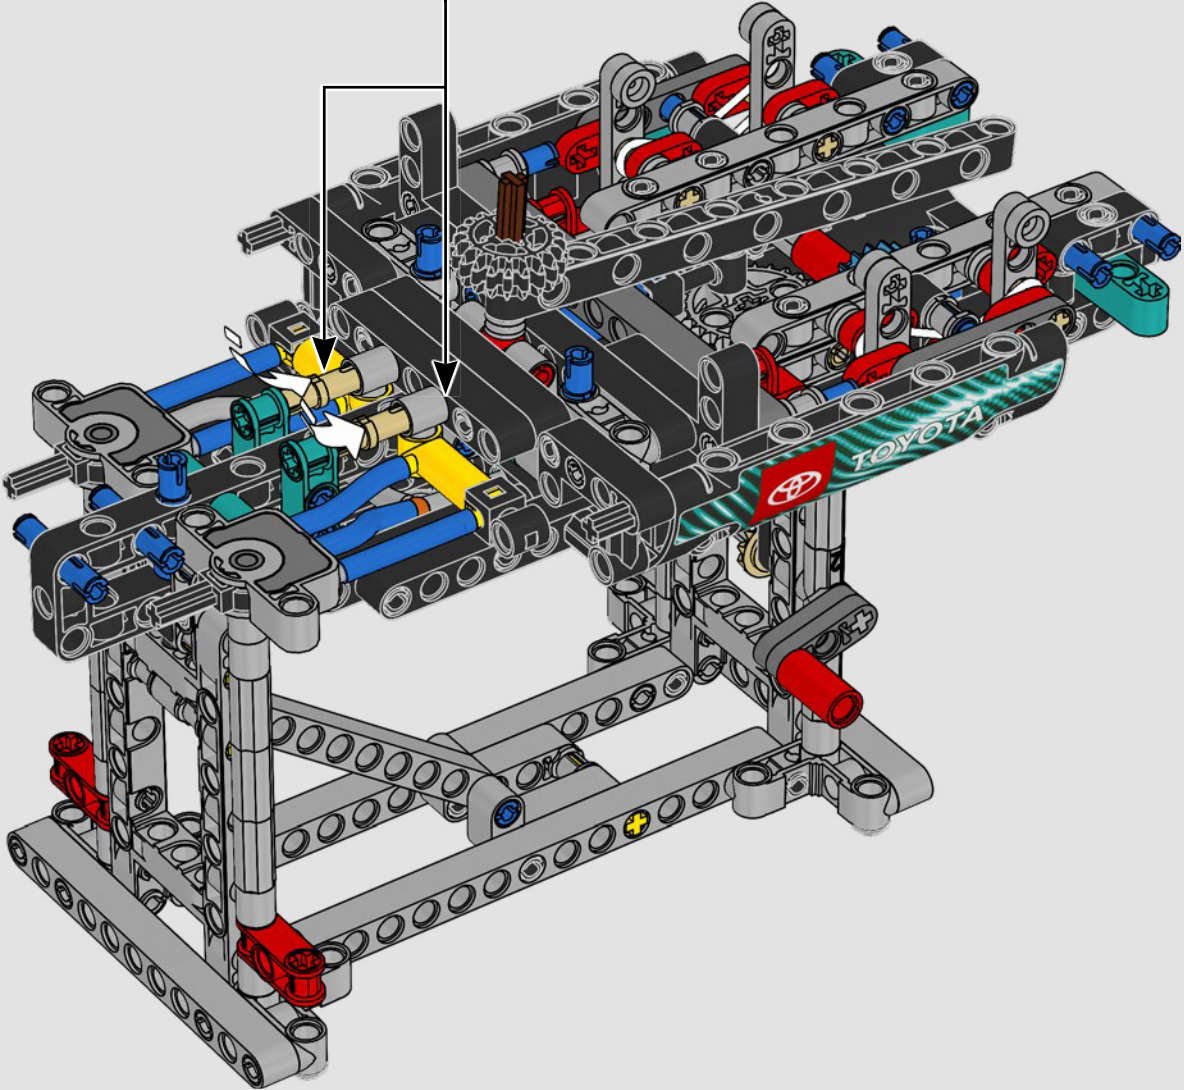

FEATURES

- The AC75 yacht incorporates both main and jib booms to enable the sailing crew to control both sails extremely efficiently. Booms are hidden within the hull to achieve clean aerodynamic lines above the deck.
- Foil wings are connected to the hull by curved arms that are raised and lowered hydraulically as the yacht tacks and gybes. This function is replicated with the pneumatic compressor (with a manual crank built into the stand) to let you pump up the foil cant arms and wings.
- Activate the compressor function and the pedal cranks spin.
- The rotating mast is supported by authentic bespoke rigging.
- The custom double-skinned mainsail is integrated with the rotating D-shaped wing spar for an optimal aerodynamic surface.
- The main traveller controls the mainsails via two rotating winches.
- The jib traveller controls the jib via two rotating winches.

84

85

86

87

88

89

90

91