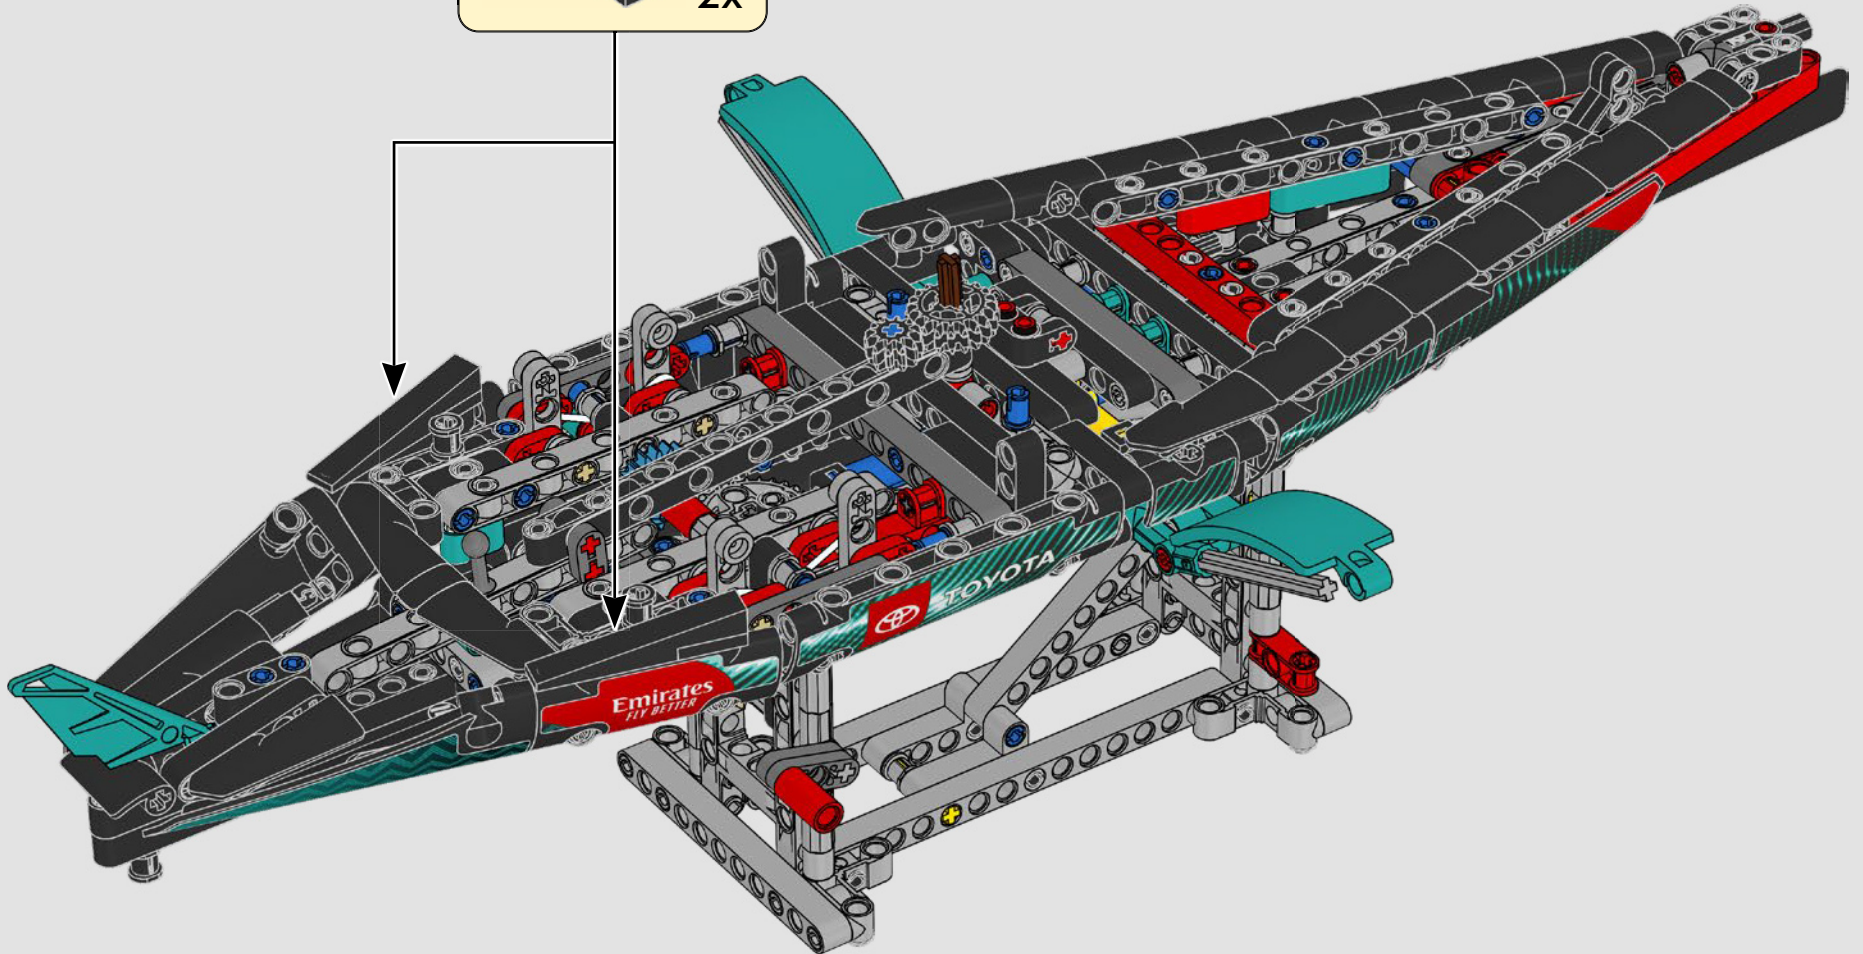

FEATURES

- The AC75 yacht incorporates both main and jib booms to enable the sailing crew to control both sails extremely efficiently. Booms are hidden within the hull to achieve clean aerodynamic lines above the deck.
- Foil wings are connected to the hull by curved arms that are raised and lowered hydraulically as the yacht tacks and gybes. This function is replicated with the pneumatic compressor (with a manual crank built into the stand) to let you pump up the foil cant arms and wings.
- Activate the compressor function and the pedal cranks spin.
- The rotating mast is supported by authentic bespoke rigging.
- The custom double-skinned mainsail is integrated with the rotating D-shaped wing spar for an optimal aerodynamic surface.
- The main traveller controls the mainsails via two rotating winches.
- The jib traveller controls the jib via two rotating winches.

137

138

139

140

141

142

143

144