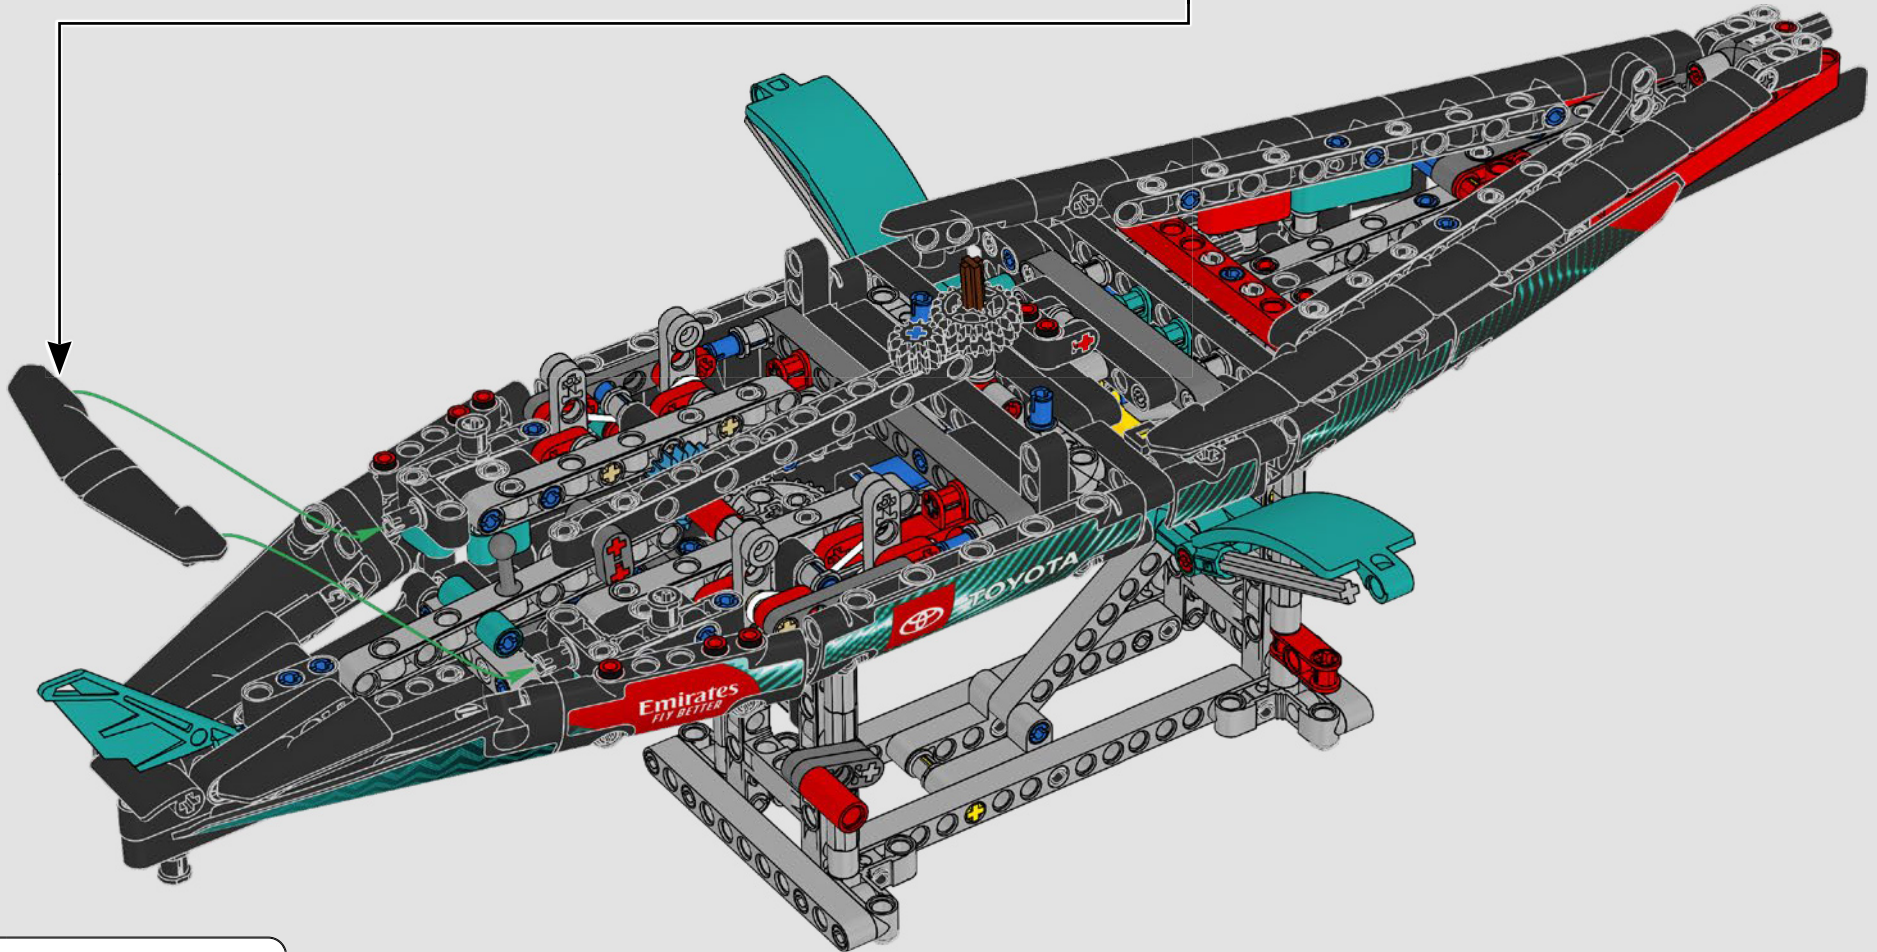

FEATURES

- The AC75 yacht incorporates both main and jib booms to enable the sailing crew to control both sails extremely efficiently. Booms are hidden within the hull to achieve clean aerodynamic lines above the deck.
- Foil wings are connected to the hull by curved arms that are raised and lowered hydraulically as the yacht tacks and gybes. This function is replicated with the pneumatic compressor (with a manual crank built into the stand) to let you pump up the foil cant arms and wings.
- Activate the compressor function and the pedal cranks spin.
- The rotating mast is supported by authentic bespoke rigging.
- The custom double-skinned mainsail is integrated with the rotating D-shaped wing spar for an optimal aerodynamic surface.
- The main traveller controls the mainsails via two rotating winches.
- The jib traveller controls the jib via two rotating winches.

137

138

139

140

141

142

143

144