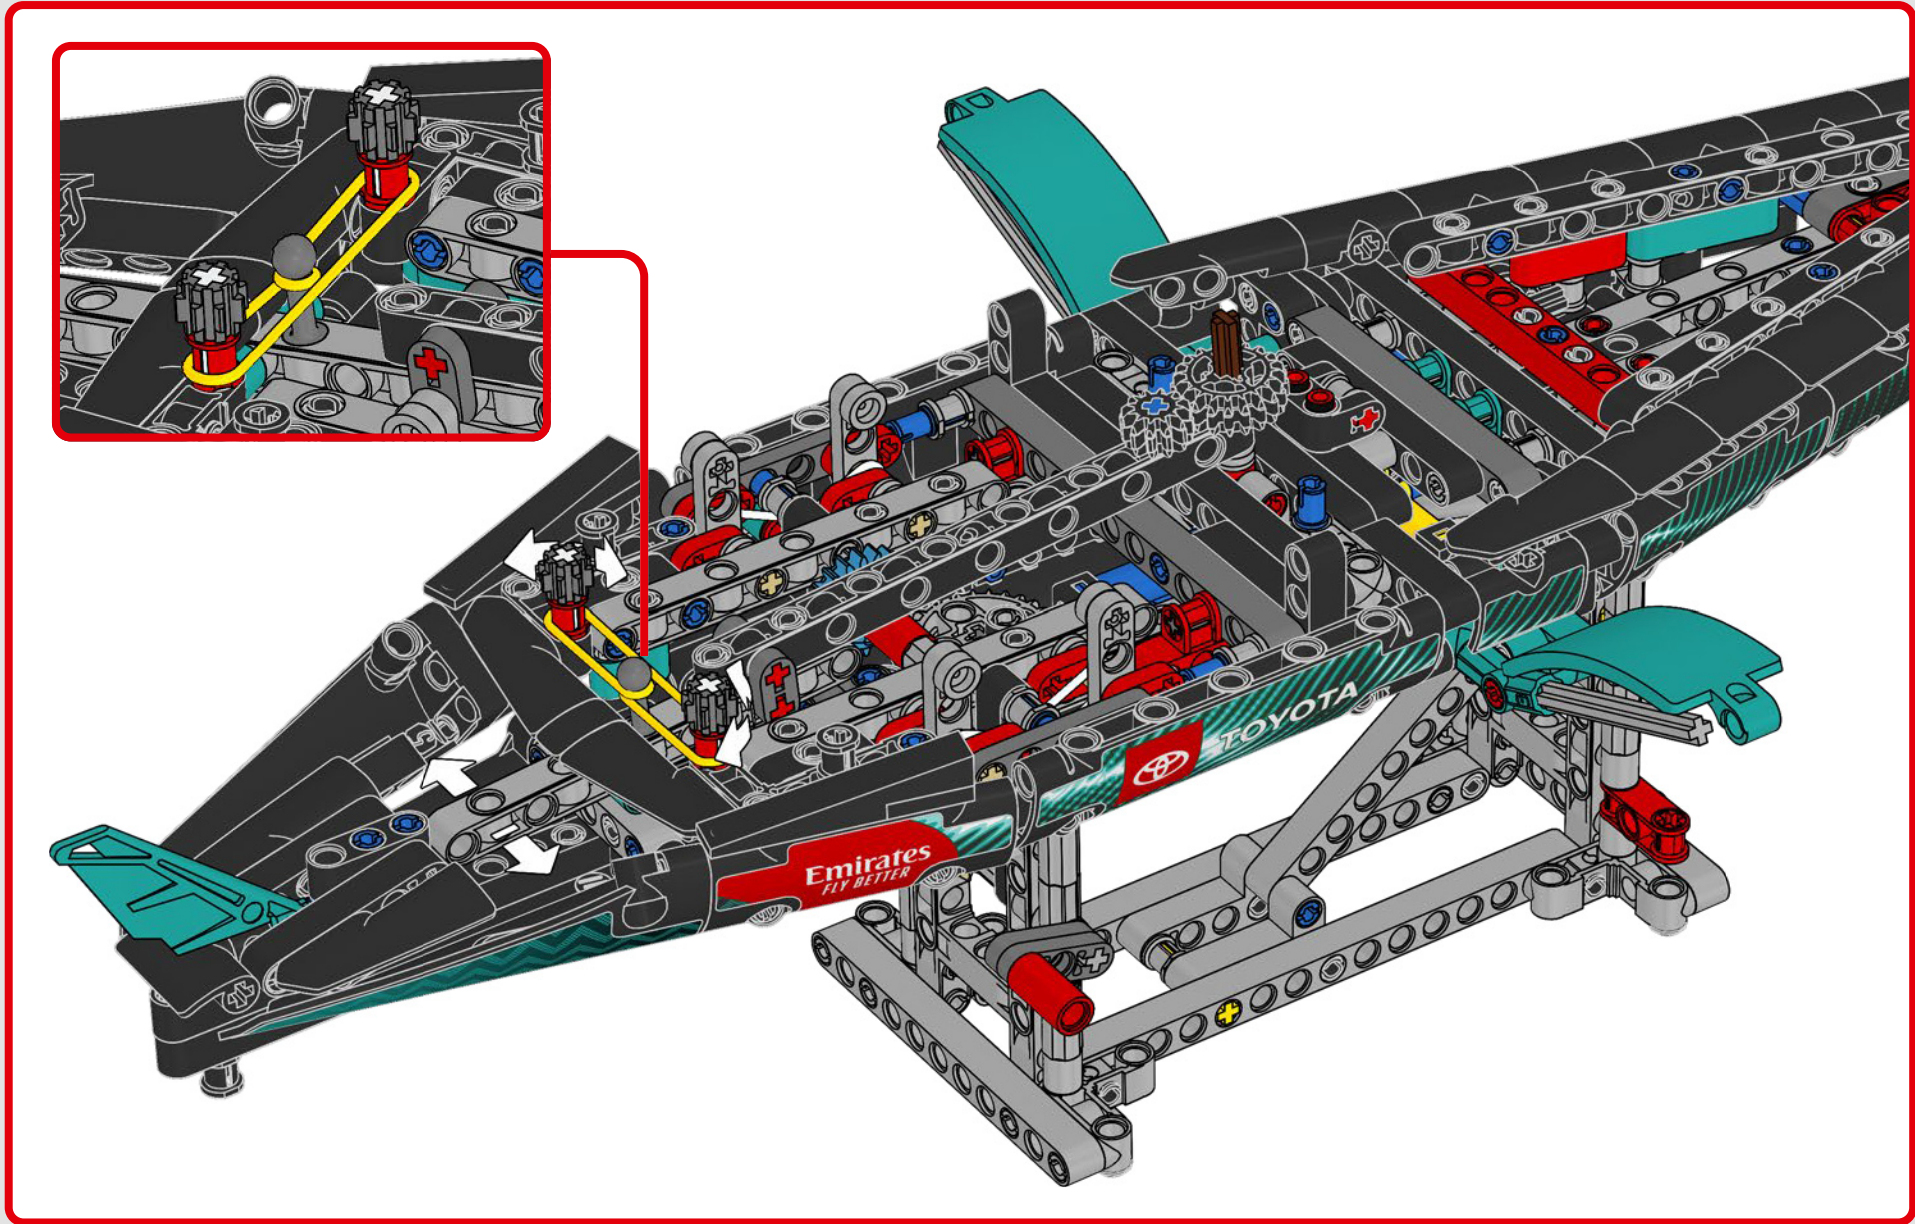

FEATURES

- The AC75 yacht incorporates both main and jib booms to enable the sailing crew to control both sails extremely efficiently. Booms are hidden within the hull to achieve clean aerodynamic lines above the deck.
- Foil wings are connected to the hull by curved arms that are raised and lowered hydraulically as the yacht tacks and gybes. This function is replicated with the pneumatic compressor (with a manual crank built into the stand) to let you pump up the foil cant arms and wings.
- Activate the compressor function and the pedal cranks spin.
- The rotating mast is supported by authentic bespoke rigging.
- The custom double-skinned mainsail is integrated with the rotating D-shaped wing spar for an optimal aerodynamic surface.
- The main traveller controls the mainsails via two rotating winches.
- The jib traveller controls the jib via two rotating winches.

137

138

139

140

141

142

143

144