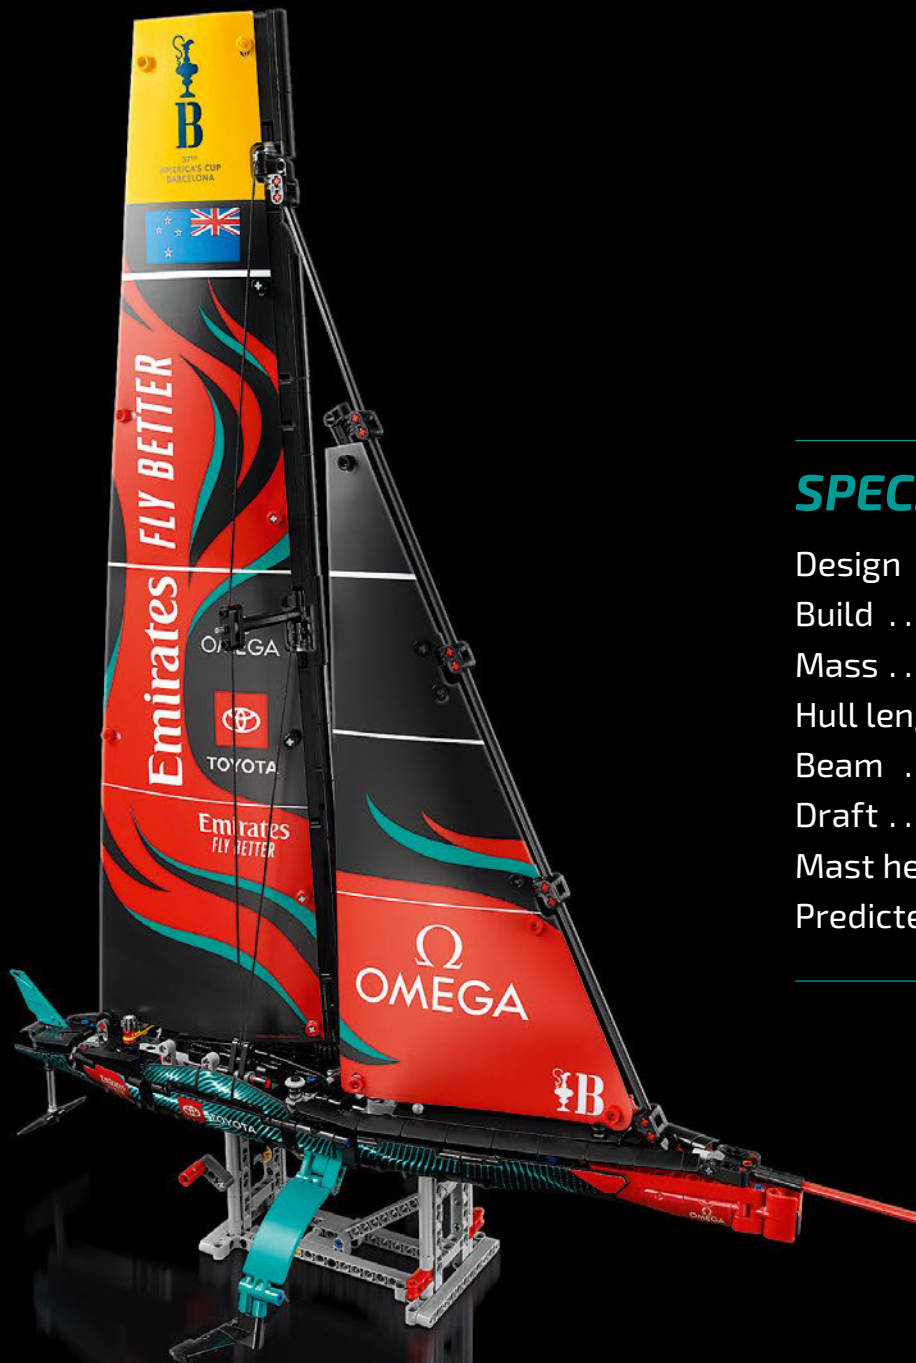

SPECS

Design	35 designers for 2 years
Build	45 boat builders for 1 year
Mass	6,200 kg (13,668 lb.)
Hull length	20.7 m (67.9 ft.)
Beam	5.0 m (16.4 ft.)
Draft	5.2 m (17 ft.)
Mast height	28.0 m (91.8 ft.)
Predicted top speed	100 kph (54 kt)