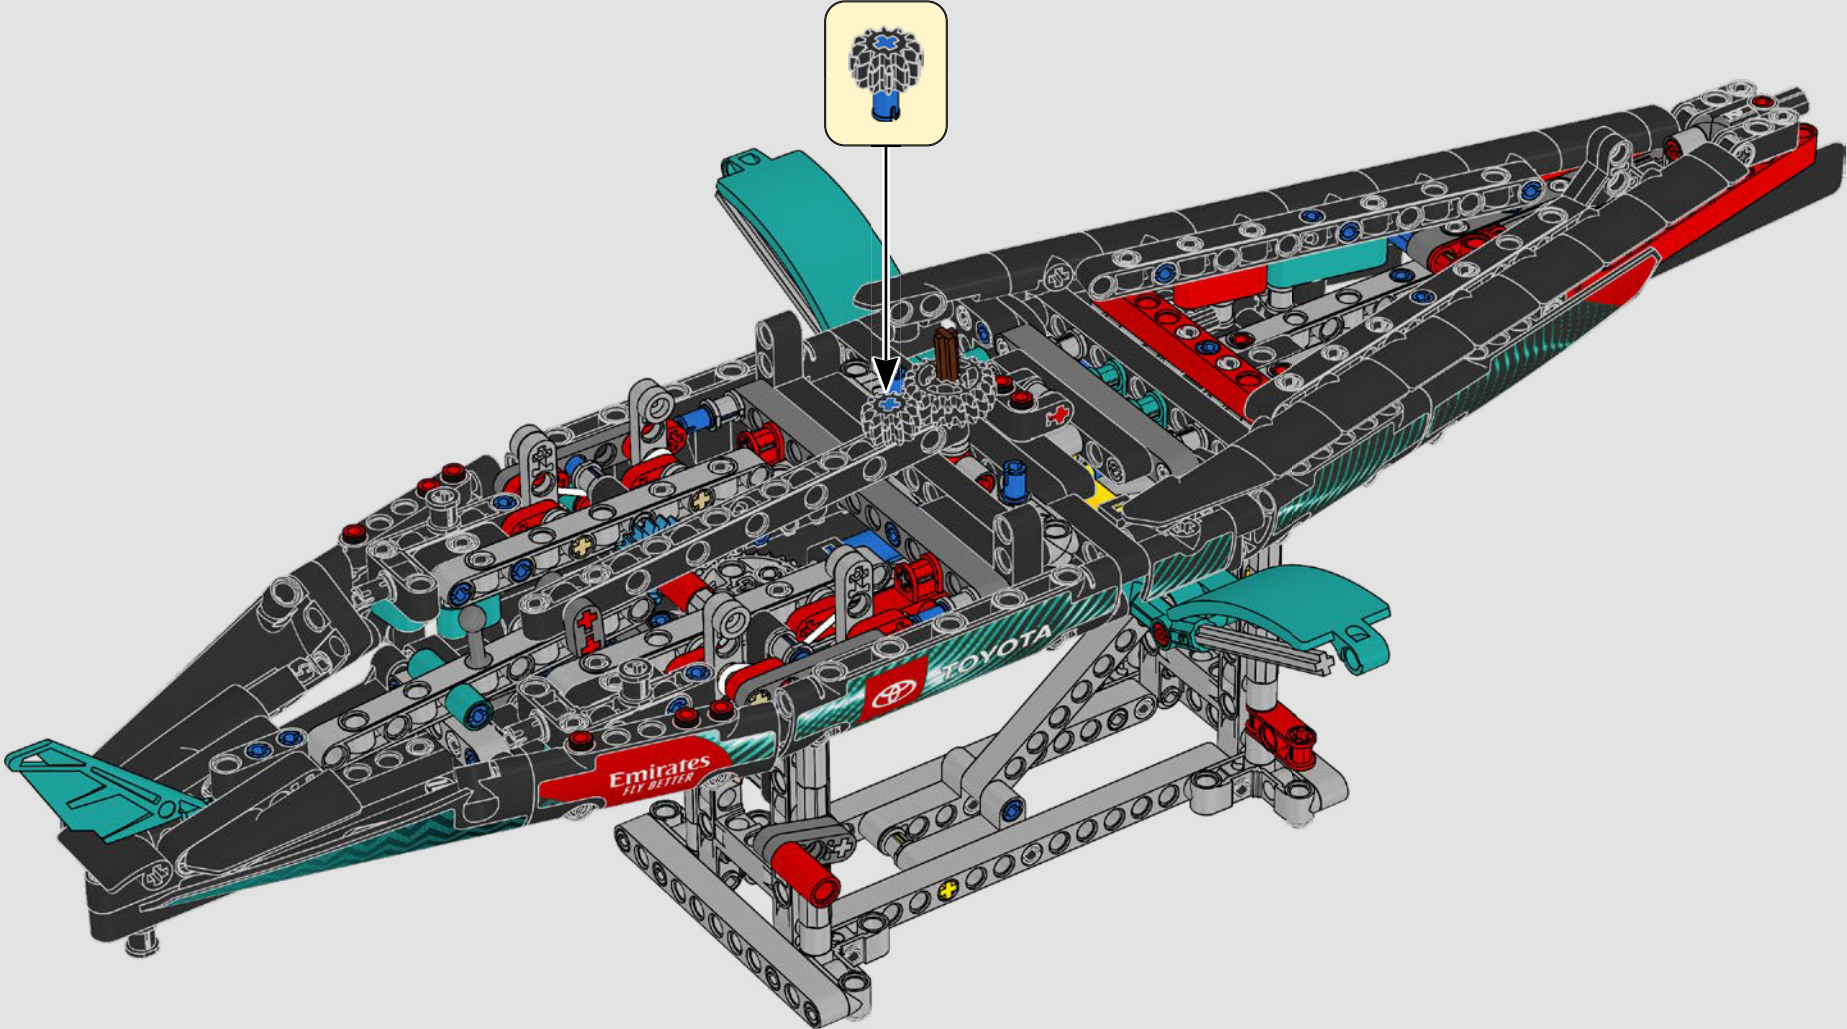

FEATURES

- The AC75 yacht incorporates both main and jib booms to enable the sailing crew to control both sails extremely efficiently. Booms are hidden within the hull to achieve clean aerodynamic lines above the deck.
- Foil wings are connected to the hull by curved arms that are raised and lowered hydraulically as the yacht tacks and gybes. This function is replicated with the pneumatic compressor (with a manual crank built into the stand) to let you pump up the foil cant arms and wings.
- Activate the compressor function and the pedal cranks spin.
- The rotating mast is supported by authentic bespoke rigging.
- The custom double-skinned mainsail is integrated with the rotating D-shaped wing spar for an optimal aerodynamic surface.
- The main traveller controls the mainsails via two rotating winches.
- The jib traveller controls the jib via two rotating winches.

137

138

139

140

141

142

143

144