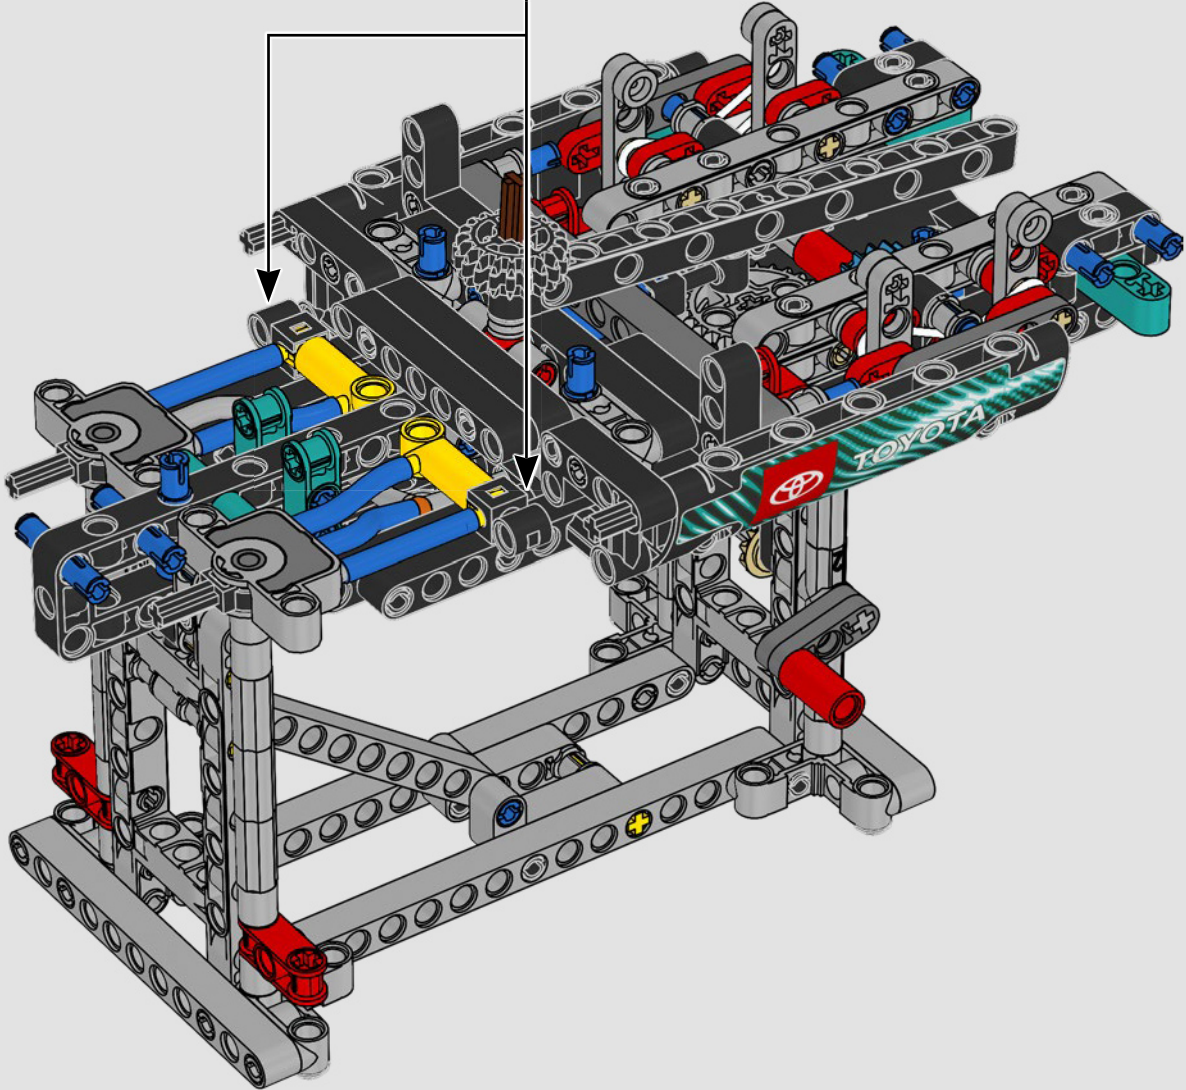

FEATURES

- The AC75 yacht incorporates both main and jib booms to enable the sailing crew to control both sails extremely efficiently. Booms are hidden within the hull to achieve clean aerodynamic lines above the deck.
- Foil wings are connected to the hull by curved arms that are raised and lowered hydraulically as the yacht tacks and gybes. This function is replicated with the pneumatic compressor (with a manual crank built into the stand) to let you pump up the foil cant arms and wings.
- Activate the compressor function and the pedal cranks spin.
- The rotating mast is supported by authentic bespoke rigging.
- The custom double-skinned mainsail is integrated with the rotating D-shaped wing spar for an optimal aerodynamic surface.
- The main traveller controls the mainsails via two rotating winches.
- The jib traveller controls the jib via two rotating winches.

84

85

86

87

88

89

90

91