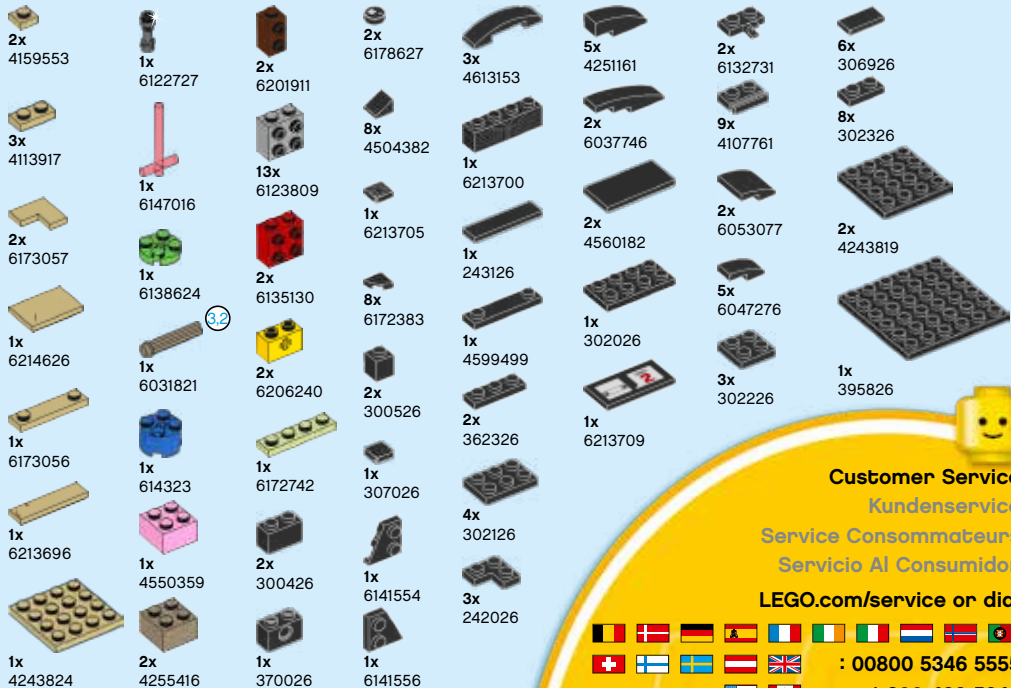

Customer Service
Kundenservice
Service Consommateurs
Servicio Al Consumidor

LEGO.com/service or dial